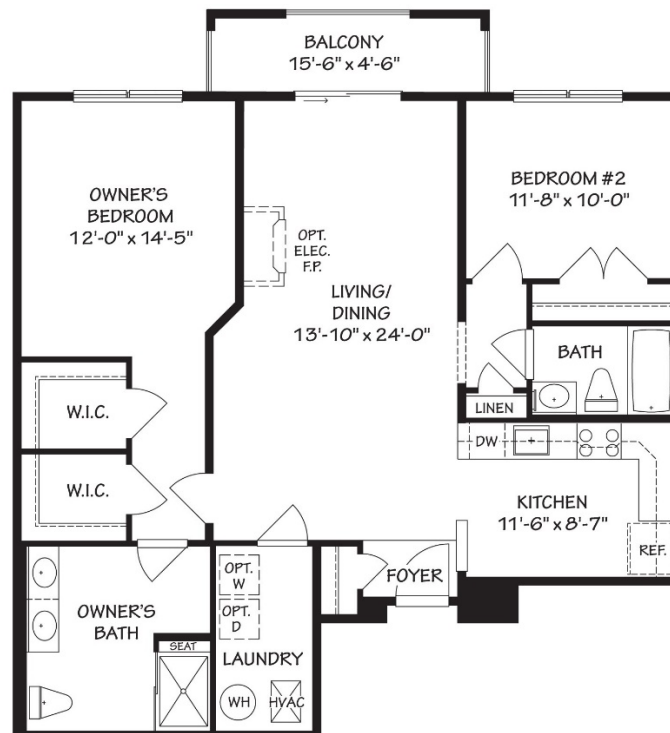

Residence 4A

Abigail Model - \$269,900*

- Top Floor Home with Balcony and Panoramic View
- Two Bedrooms, Two Full Baths
- Master Bedroom has Two Large Walk-In Closets
- Black Granite Counter-tops in Kitchen With Large Sink and Faucet With Pull Out Sprayer
- White Painted Maple Kitchen Cabinets with Cut Glass/ Stone Backsplash
- Stainless Steel Appliances in Kitchen
- Hardwood Floors in Foyer, Kitchen, Dining and Living Room Areas
- Ceramic Tile in Both Bathrooms
- Upgrade Carpet and Carpet Pad in Both Bedrooms
- Upgraded Ceramic Tile in Master Bath
- Crown Molding in Foyer, Kitchen, Living and Dining Room Areas