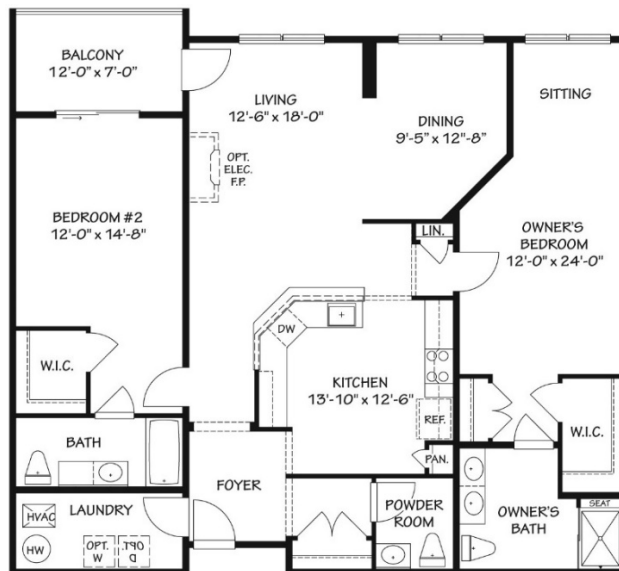

Residence 4E

Darlington Model - \$349,900*

- Top Floor Home with Balcony and Private Panoramic Wooded View
- Two Bedrooms, Two and a Half Baths
- Granite Counter-tops in Kitchen
- Upgraded Kitchen Cabinets with Soft Close Doors and Drawers
- Stainless Steel Appliances in Kitchen
- Hardwood Floors in Foyer, Kitchen, Dining Room and Living Room
- Ceramic Tile in All Three Baths
- Upgrade Carpet and Carpet Pad in Both Bedrooms
- Upgraded Vanity Cabinets in Master Bath and Powder Room
- Crown Molding in Foyer, Kitchen, Living Room, Dining Room and Both Bedrooms
- Master Bedroom Sitting Area

*Price Includes Builder Incentives. See Salesperson For Details. Prices Subject To Change.
Floor plan shown is reversed.