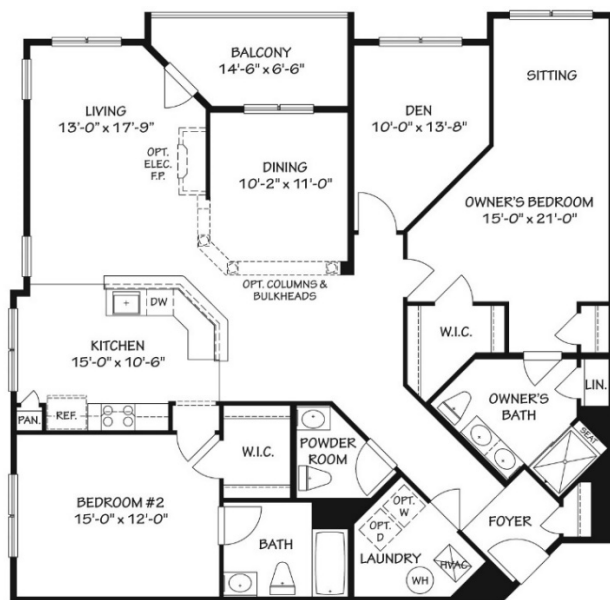

Residence 4C

Emmorton Model - \$364,900*

- **Builder's Model** with Top Floor Panoramic View of the Community
- Two Bedrooms with Sitting Area and Den, Two and a Half Baths
- Granite Counter-tops and Stainless Steel Appliances in Kitchen
- Maple Kitchen Cabinets
- Cut Stone and Glass Kitchen Backsplash
- Hardwood Floors in Foyer, Kitchen, Dining Room and Living Room
- Ceramic Tile in All Three Baths
- Upgrade Carpet and Carpet Pad in Both Bedrooms
- Ceiling Fan in Both Bedrooms
- Upgraded Vanity Cabinet in 2nd Bedroom Bath
- Crown Molding in Foyer, Kitchen, Living Room, Dining Room and Both Bedrooms
- Chair Rail In Dining Room
- Columns and Bulkhead in Dining Room