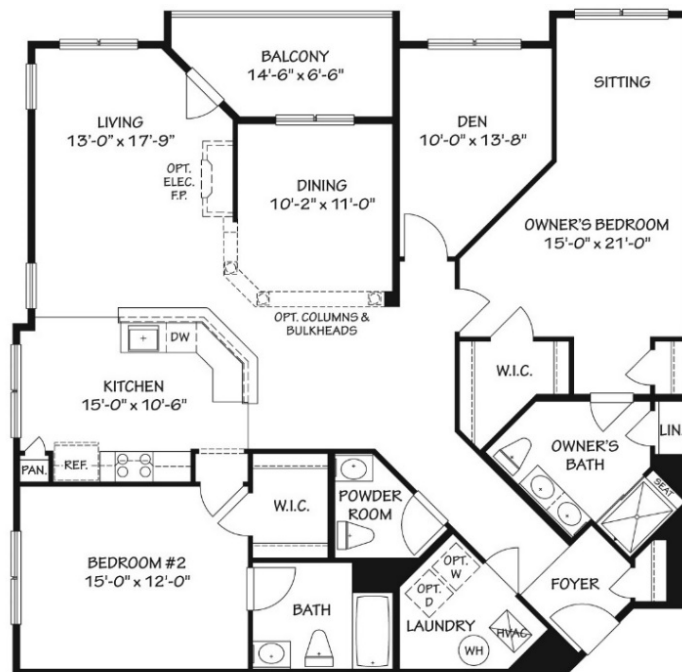

## Residence 4I

### Emmorton Model - \$364,175\*

- Top Floor Home with Balcony and Panoramic View of the Woods and Community
- Two Bedrooms with Sitting Area and Den, Two and a Half Baths
- Granite Counter-tops in Kitchen
- Upgraded, Painted White, Maple Kitchen Cabinets
- Stainless Steel Appliances in Kitchen
- Hardwood Floors in Foyer, Kitchen, Dining Room and Living Room
- Ceramic Tile in All Three Baths
- Upgrade Carpet and Carpet Pad in Both Bedrooms and Den
- Upgraded Vanity Cabinet in Powder Room
- Crown Molding in Foyer, Kitchen, Living Room, Dining Room and Both Bedrooms
- Columns and Bulkhead in Dining Room