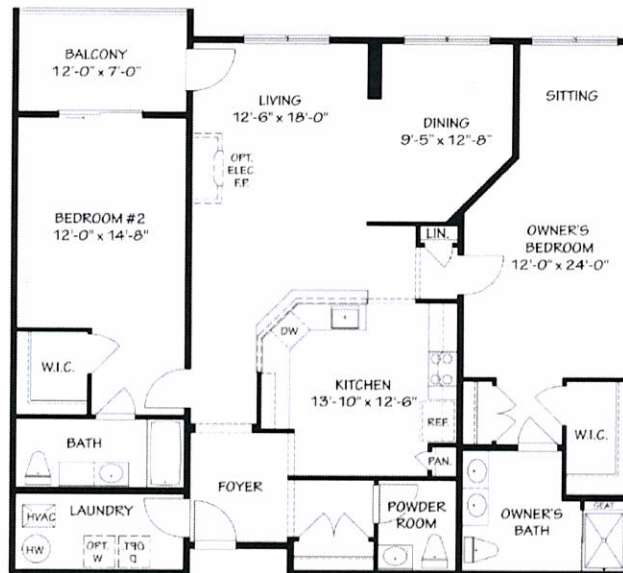

Residence 4E

Darlington Model - \$366,510*

- Top Floor Home with Balcony and Private Panoramic Wooded View
- Two Bedrooms, Two and a Half Baths
- Granite Counter-tops in Kitchen
- Upgraded Kitchen Cabinets with Soft Close Doors and Drawers
- Stainless Steel Appliances in Kitchen
- Hardwood Floors in Foyer, Kitchen, Dining Room and Living Room
- Ceramic Tile in All Three Baths
- Upgrade Carpet and Carpet Pad in Both Bedrooms
- Cut Glass and Stone Backsplash in Kitchen
- Crown Molding in Foyer, Kitchen, Living Room, Dining Room and Both Bedrooms
- Master Bedroom Sitting Area

***Price Includes Builder Incentives. See Salesperson For Details. Prices Subject To Change.
Floor plan shown is reversed.**